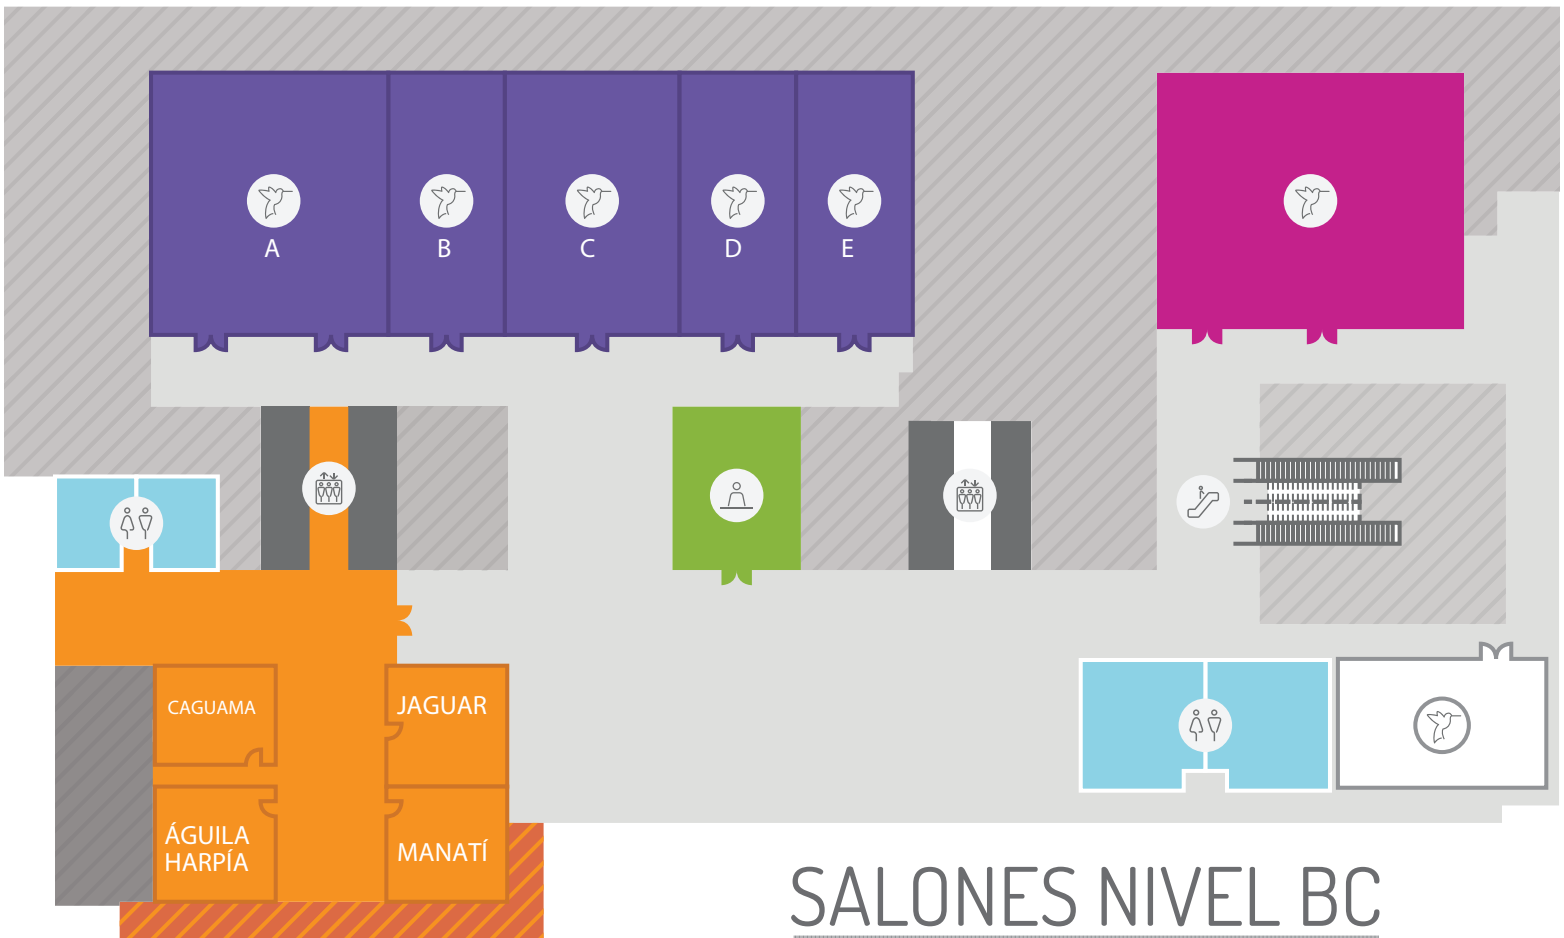

EVENT ROOMS CAPACITIES

	BANQUET STAGE + DANCE FLOOR 600 PAX	BANQUET STAGE 700 PAX	THEATER CHAIRS 800 PAX	CLASSROOM RECT. 3 C/U 600 PAX	HALF ROOM RECT. 8 C/U 550 PAX	COCKTAIL 1,000 PAX	U TYPE N/A	IMPERIAL N/A
GRAN COLIBRÍ VIOLETA 881 m² / 9,485 ft²								
COLIBRÍ VIOLETA A 268 m² / 2,888 ft²	100 PAX	120 PAX	200 PAX	110 PAX	110 PAX	120 PAX	35 PAX X2	35 PAX X2
COLIBRÍ VIOLETA B 132 m² / 1,423 ft²	60 PAX	60 PAX	100 PAX	60 PAX	60 PAX	100 PAX	35 PAX	35 PAX
COLIBRÍ VIOLETA C 207 m² / 2,225 ft²	100 PAX	120 PAX	200 PAX	110 PAX	110 PAX	200 PAX	45 PAX	45 PAX
COLIBRÍ VIOLETA D 134 m² / 1,442 ft²	40 PAX	50 PAX	110 PAX	48 PAX	50 PAX	50 PAX	35 PAX	35 PAX
COLIBRÍ VIOLETA E 140 m² / 1,507 ft²	40 PAX	50 PAX	110 PAX	48 PAX	50 PAX	50 PAX	35 PAX	35 PAX
GRAN FOYER	500 PAX	500 PAX	500 PAX	N/A	N/A	700 PAX	N/A	N/A
COLIBRÍ MAGENTA 595 m² / 6,402 ft²	350 PAX	350 PAX	500 PAX	360 PAX	360 PAX	500 PAX	40 PAX X2	45 PAX X2
COLIBRÍ BLANCO 122m² / 1,312 ft²	50 PAX	50 PAX	60 PAX	40 PAX	40 PAX	80 PAX	30 PAX	22 PAX
MANATÍ 66 m² / 710 ft²	N/A	N/A	N/A	N/A	N/A	N/A	18 PAX	22 PAX
JAGUAR 64 m² / 689 ft²	40 PAX NO *D/F NO STAGE	40 PAX NO *D/F	40 PAX	18 PAX	30 PAX	32 PAX	20 PAX	20 PAX
ÁGUILA HARPÍA 69 m² / 742 ft²	N/A	N/A	N/A	N/A	N/A	N/A	18 PAX	20 PAX
CAGUAMA 32 m² / 344 ft²	N/A	N/A	N/A	N/A	N/A	N/A	14 PAX	14 PAX
SKY ROOM 199 m² / 2,147 ft²	250 PAX	300 PAX	150 PAX	100 PAX	100 PAX	350 PAX	60 PAX	60 PAX

PARA MAYOR INFORMACIÓN 398.888 EXT. 8876

*D/F = DANCE FLOOR

SALONES NIVEL BC

PARA MAYOR INFORMACIÓN 398.8888 EXT. 8876